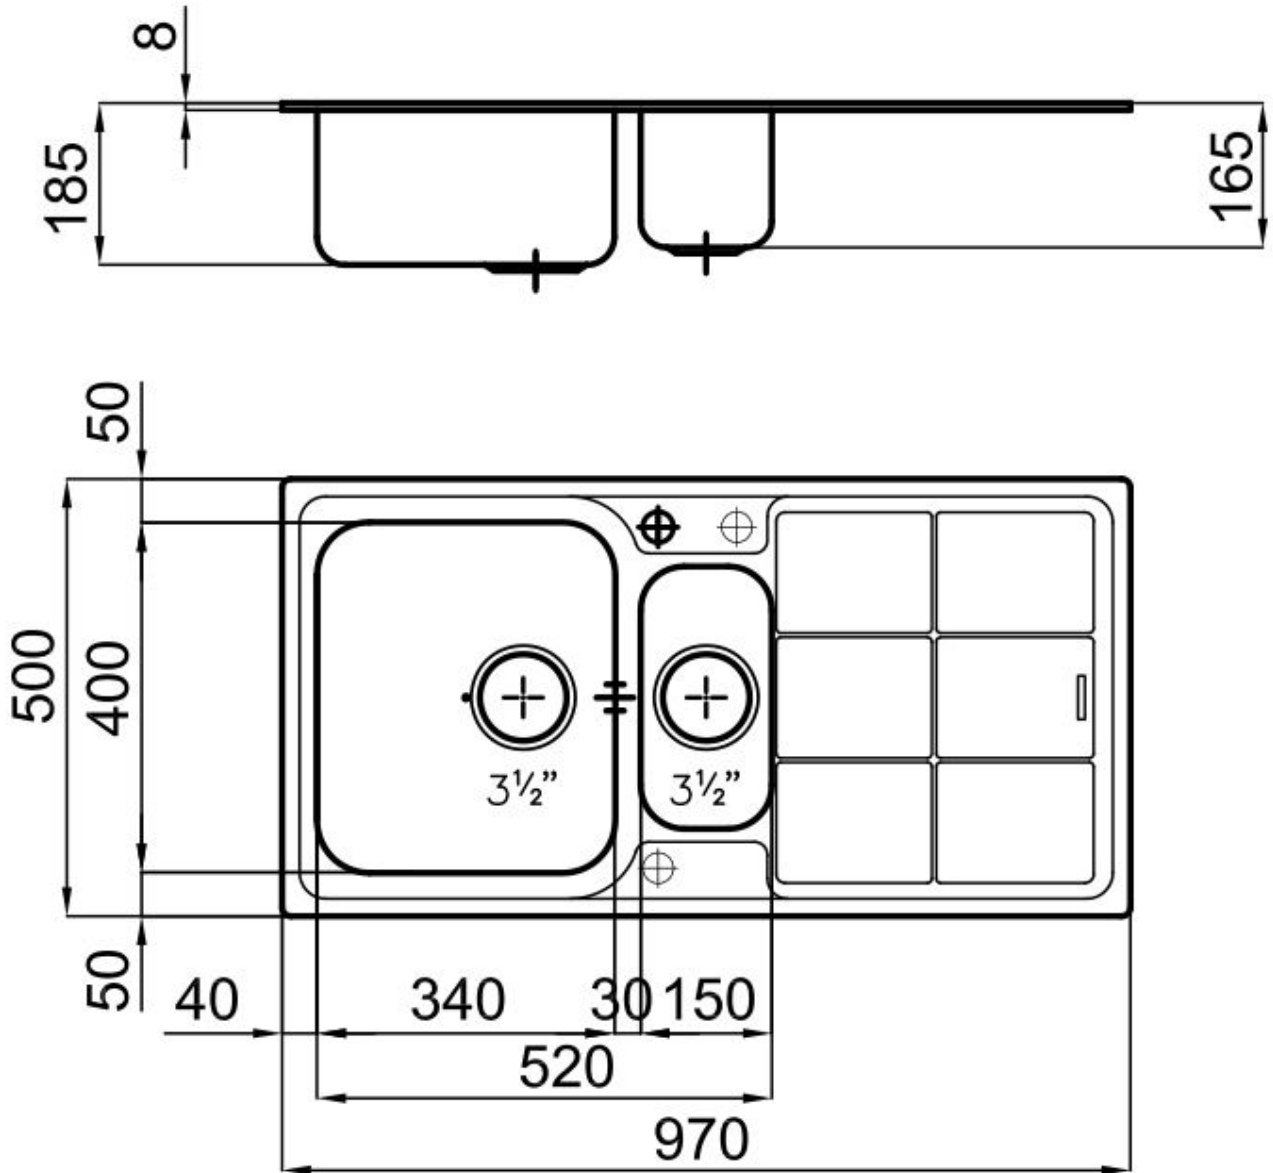

TECHNICAL DATA